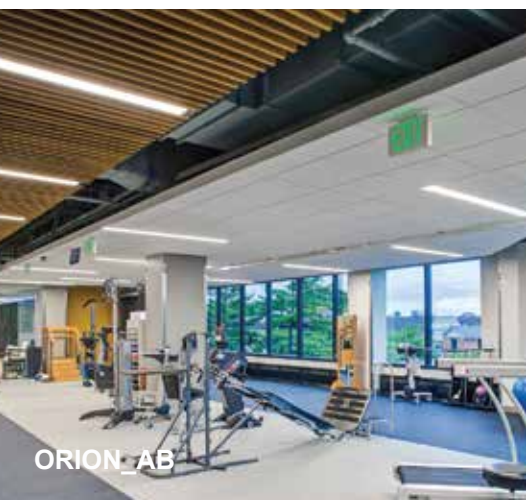

Ideal for hotels, reception rooms, restaurants, exhibitions, showrooms and other commercial spaces.

ORION_AB

ORION_MC

ORION_MB

SHOWROOM:

670 Florentino Torres Street, Sta. Cruz, Manila
T: +(632) 8733 8351 to 52 | M: +(63) 915 6024856